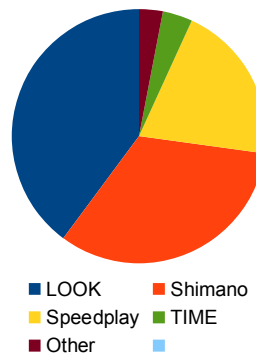

Pedals

Components	1986	
Shimano	1424	71.7%
SRAM	505	25.4%
Campagnolo	55	2.8%
Other	2	0.1%
		0.0%
		0.0%

Power Meters	553	
Quarq	191	34.5%
CycleOps	168	30.4%
SRM	152	27.5%
Power2Max	35	6.3%
LookKEO	4	0.7%
Others	3	0.5%

Pedals	1947	
LOOK	776	39.9%
Shimano	642	33.0%
Speedplay	396	20.3%
TIME	74	3.8%
Other	59	3.0%

Running Shoes	1688	
Asics	300	17.8%
Saucony	245	14.5%
Newton	201	11.9%
Brooks	181	10.7%
Kswiss	169	10.0%
Others	592	35.1%

Components	1986	
Shimano	1424	71.7%
SRAM	505	25.4%
Campagnolo	55	2.8%
Other	2	0.1%

Power Meters	553	
Quarq	191	34.5%
CycleOps	168	30.4%
SRM	152	27.5%
Power2Max	35	6.3%
LookKEO	4	0.7%
Ergomo	3	0.5%

Pedals	1947	
LOOK	776	39.9%
Shimano	642	33.0%
Speedplay	396	20.3%
TIME	74	3.8%
Other	59	3.0%

Running Shoes	1688	
Asics	300	17.8%
Saucony	245	14.5%
Newton	201	11.9%
Brooks	181	10.7%
Kswiss	169	10.0%
Nike	118	7.0%
Mizuno	107	6.3%
Zoot	94	5.6%
Adidas	91	5.4%
New Balance	48	2.8%
On	23	1.4%
Hoka One One	23	1.4%
Pearl Izumi	19	1.1%
Wolf	16	0.9%
Other	15	0.9%
Sketchers	8	0.5%
Puma	5	0.3%
Merrell	5	0.3%
Ecco	5	0.3%
Avia	5	0.3%
Innovate	4	0.2%
Karhu	2	0.1%
Vibram	1	0.1%
Under Armour	1	0.1%
Croc	1	0.1%
Altra	1	0.1%