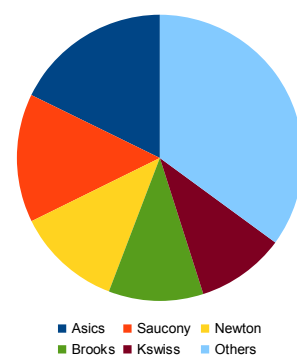

Components

Power Meters

Pedals

Running Shoes

Components	1986	
Shimano	1424	71.7%
SRAM	505	25.4%
Campagnolo	55	2.8%
Other	2	0.1%
		0.0%
		0.0%

Power Meters	553	
Quarq	191	34.5%
CycleOps	168	30.4%
SRM	152	27.5%
Power2Max	35	6.3%
LookKEO	4	0.7%
Others	3	0.5%