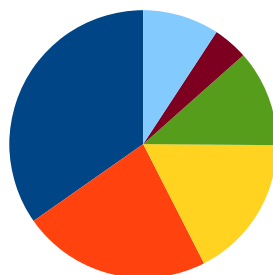

Front Hydration Systems

Rear Hydration Systems

Helmets

- Profile
- Speedfil
- Zip Tied Cages
- XLAB
- Torhans
- Others

- XLAB
- Beaker C.
- Shimano
- Profile
- Zip Tied
- Others

- Rudy Project
- Giro
- Specialized
- Louis Garneau
- Lazer
- Others

Front Hydration Sy		1276
Profile	732	57.4%
XLAB	128	10.0%
Speedfil	124	9.7%
Torhans	111	8.7%
Zip Tied Cages	109	8.5%
Others	72	5.6%

Rear Hydration Sy:		842
XLAB	527	62.6%
Profile	157	18.6%
Beaker C.	96	11.4%
Zip Tied	58	6.9%
Shimano	4	0.5%
Others	0	0.0%

Helmets		1019
Rudy Project	354	34.7%
Louis Garneau	232	22.8%
Giro	177	17.4%
Lazer	119	11.7%
Specialized	43	4.2%
Others	94	9.2%

Front Hydration Systems		1276
Profile	732	57.4%
XLAB	128	10.0%
Speedfil	124	9.7%
Torhans	111	8.7%
Zip Tied Cages	109	8.5%
Jet Stream	32	2.5%
Specialized	32	2.5%
Shimano	6	0.5%
Nathan	2	0.2%

Rear Hydration Systems		842
XLAB	527	62.6%
Profile	157	18.6%
Beaker C.	96	11.4%
Zip Tied	58	6.9%
Shimano	4	0.5%
		0.0%
		0.0%
		0.0%
		0.0%
		0.0%
		0.0%
		0.0%
		0.0%
		0.0%

Helmets		1019
Rudy Project	354	34.7%
Louis Garneau	232	22.8%
Giro	177	17.4%
Lazer	119	11.7%
Specialized	43	4.2%
Met	18	1.8%
Las	17	1.7%
Limar	15	1.5%
Spiuk	13	1.3%
Ekoi	8	0.8%
Bontrager	7	0.7%
Scott	6	0.6%
OGK	6	0.6%
POC	4	0.4%