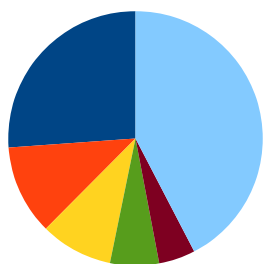

# Bike Count Ironman Hawaii 2012

Source: <http://lavamagazine.com/gear/the-2012-kona-bike-count/>

Bike count

■ Cervelo ■ Trek  
■ Specialized ■ Felt  
■ Cannondale ■ Others

Wheels

■ Zipp ■ Hed  
■ Mavic ■ Bontrager  
■ Reynolds ■ Others