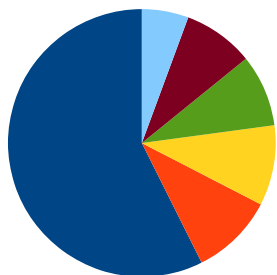

Front Hydration Systems

Rear Hydration Systems

Helmets

- Profile
- Speedfil
- Zip Tied Cages
- XLAB
- Torhans
- Others

- XLAB
- Beaker C.
- Shimano
- Profile
- Zip Tied
- Others

- Rudy Project
- Giro
- Specialized
- Louis Garneau
- Lazer
- Others

Front Hydration Sy		1276
Profile	732	57.4%
XLAB	128	10.0%
Speedfil	124	9.7%
Torhans	111	8.7%
Zip Tied Cages	109	8.5%
Others	72	5.6%

Rear Hydration Sy:		842
XLAB	527	62.6%
Profile	157	18.6%
Beaker C.	96	11.4%
Zip Tied	58	6.9%
Shimano	4	0.5%
Others	0	0.0%

Helmets		1019
Rudy Project	354	34.7%
Louis Garneau	232	22.8%
Giro	177	17.4%
Lazer	119	11.7%
Specialized	43	4.2%
Others	94	9.2%

Front Hydration Systems		1276
Profile	732	57.4%
XLAB	128	10.0%
Speedfil	124	9.7%
Torhans	111	8.7%
Zip Tied Cages	109	8.5%
Jet Stream	32	2.5%
Specialized	32	2.5%
Shimano	6	0.5%
Nathan	2	0.2%

Rear Hydration Systems		842
XLAB	527	62.6%
Profile	157	18.6%
Beaker C.	96	11.4%
Zip Tied	58	6.9%
Shimano	4	0.5%
		0.0%
		0.0%
		0.0%
		0.0%
		0.0%
		0.0%
		0.0%
		0.0%
		0.0%

Helmets		1019
Rudy Project	354	34.7%
Louis Garneau	232	22.8%
Giro	177	17.4%
Lazer	119	11.7%
Specialized	43	4.2%
Met	18	1.8%
Las	17	1.7%
Limar	15	1.5%
Spiuk	13	1.3%
Ekoi	8	0.8%
Bontrager	7	0.7%
Scott	6	0.6%
OGK	6	0.6%
POC	4	0.4%