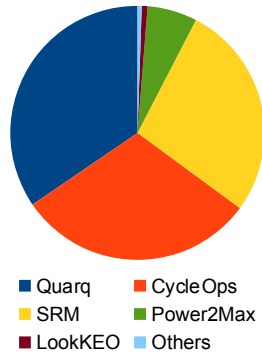

Power Meters