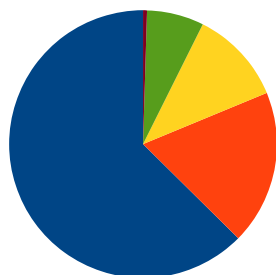

Front Hydration Systems

Rear Hydration Systems

Helmets

- Profile
- Speedfil
- Zip Tied Cages
- XLAB
- Torhans
- Others

- XLAB
- Beaker C.
- Shimano
- Profile
- Zip Tied
- Others

- Rudy Project
- Giro
- Specialized
- Louis Garneau
- Lazer
- Others

Front Hydration Sy		1276
Profile	732	57.4%
XLAB	128	10.0%
Speedfil	124	9.7%
Torhans	111	8.7%
Zip Tied Cages	109	8.5%
Others	72	5.6%

Rear Hydration Sy:		842
XLAB	527	62.6%
Profile	157	18.6%
Beaker C.	96	11.4%
Zip Tied	58	6.9%
Shimano	4	0.5%
Others	0	0.0%

Helmets		1019
Rudy Project	354	34.7%
Louis Garneau	232	22.8%
Giro	177	17.4%
Lazer	119	11.7%
Specialized	43	4.2%
Others	94	9.2%

Front Hydration Systems		1276
Profile	732	57.4%
XLAB	128	10.0%
Speedfil	124	9.7%
Torhans	111	8.7%
Zip Tied Cages	109	8.5%
Jet Stream	32	2.5%
Specialized	32	2.5%
Shimano	6	0.5%
Nathan	2	0.2%

Rear Hydration Systems		842
XLAB	527	62.6%
Profile	157	18.6%
Beaker C.	96	11.4%
Zip Tied	58	6.9%
Shimano	4	0.5%
		0.0%
		0.0%
		0.0%
		0.0%
		0.0%
		0.0%
		0.0%
		0.0%
		0.0%

Helmets		1019
Rudy Project	354	34.7%
Louis Garneau	232	22.8%
Giro	177	17.4%
Lazer	119	11.7%
Specialized	43	4.2%
Met	18	1.8%
Las	17	1.7%
Limar	15	1.5%
Spiuk	13	1.3%
Ekoi	8	0.8%
Bontrager	7	0.7%
Scott	6	0.6%
OGK	6	0.6%
POC	4	0.4%