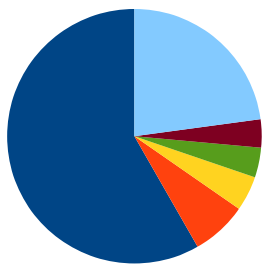

# Bike Count Ironman Hawaii 2012

Source: <http://lavamagazine.com/gear/the-2012-kona-bike-count/>

Bike count

■ Cervelo ■ Trek  
■ Specialized ■ Felt  
■ Cannondale ■ Others

Wheels

■ Zipp ■ Hed  
■ Mavic ■ Bontrager  
■ Reynolds ■ Others