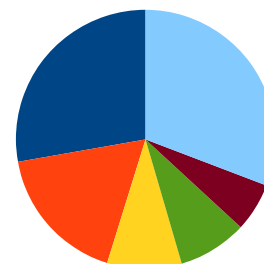

Aero Bars

■ Profile Design: ■ Vision
■ Bontrager ■ 3T
■ Zipp ■ Others

Top 5

Bikes	1848
Cervelo	483 26.1%
Trek	211 11.4%
Specialized	170 9.2%
Felt	115 6.2%
Cannondale	86 4.7%
Others	783 42.4%

Wheels	3502
Zipp	2041 58.3%
Hed	248 7.1%
Mavic	154 4.4%
Bontrager	133 3.8%
Reynolds	126 3.6%
Others	800 22.8%

Saddles	2007
Fi'zik	507 25.3%
ISM	403 20.1%
Selle Italia	245 12.2%
Specialized	215 10.7%
Cobb	149 7.4%
Others	488 24.3%

Aero Bars	1984
Profile Design:	551 27.8%
Vision	346 17.4%
Bontrager	185 9.3%
3T	171 8.6%
Zipp	120 6.0%
Others	611 30.8%

Full details

Bikes	1848
Cervelo	483 26.1%
Trek	211 11.4%
Specialized	170 9.2%
Felt	115 6.2%
Cannondale	86 4.7%
Scott	85 4.6%
QR	78 4.2%
Argon18	71 3.8%
Giant	64 3.5%
Kestrel	46 2.5%
Orbea	43 2.3%
Kuota	42 2.3%
Ceepo	37 2.0%
BMC	33 1.8%
Look	31 1.7%
Guru	28 1.5%
Blue	27 1.5%
Fuji	21 1.1%
Ridley	17 0.9%
Cube	17 0.9%
PlanetX	16 0.9%
Litespeed	11 0.6%
Willier	11 0.6%
Storck	10 0.5%
Serotta	9 0.5%
Pinarello	8 0.4%
Parlee	8 0.4%
Canyon	6 0.3%
Colnago	6 0.3%
Stevens	6 0.3%
Elite	6 0.3%
Griffin	5 0.3%
BH	5 0.3%
Seven	5 0.3%
Teschner	5 0.3%
Beyond	4 0.2%
Isaac	3 0.2%
Calfee	3 0.2%
Louis Garneau	3 0.2%
Jamis	2 0.1%
Cheetah	2 0.1%
Time	2 0.1%
Principia	1 0.1%
Bianchi	1 0.1%
Merlin	1 0.1%
Softride	1 0.1%
Aegis	1 0.1%
DeRosa	1 0.1%
LeMond	1 0.1%

Wheels	3502
Zipp	2041 58.3%
Hed	248 7.1%
Mavic	154 4.4%
Bontrager	133 3.8%
Reynolds	126 3.6%
Easton	94 2.7%
Xentis	81 2.3%
Shimano/PRO	83 2.4%
ENVE	100 2.9%
SRAM	57 1.6%
FFWD	44 1.3%
Flashpoint	17 0.5%
Rolf Prima	16 0.5%
Lightweight	43 1.2%
Corima	37 1.1%
Lightweight	43 1.2%
Campagnolo	35 1.0%
Profile Design	24 0.7%
Planet X	26 0.7%
Beyond	2 0.1%
Ceepo	6 0.2%
Spinergy	16 0.5%
Specialized Roval	12 0.3%
American Classic	13 0.4%
Token	8 0.2%
Blackwell	4 0.1%
Nimble	6 0.2%
Madfiber	10 0.3%
Oval	7 0.2%
Vision	10 0.3%
Gray	6 0.2%

Saddles	2007
Fi'zik	507 25.3%
ISM	403 20.1%
Selle Italia	245 12.2%
Specialized	215 10.7%
Cobb	149 7.4%
OE Spec'd	97 4.8%
Selle San Marco	47 2.3%
Prologo	80 4.0%
Bontrager	51 2.5%
SMP	53 2.6%
Profile Design	32 1.6%
Terry	39 1.9%
Serfas	16 0.8%
Blackwell	4 0.2%
Koobi	4 0.2%
Planet X	5 0.2%
Ritchey	3 0.1%
Velo	3 0.1%
Forte	3 0.1%
WTB	4 0.2%
Vision	13 0.6%
SQLab	6 0.3%
Other	17 0.8%
Unknown	9 0.4%
SR	2 0.1%

Aero Bars	1984
Profile Design	551 27.8%
Vision	346 17.4%
Bontrager	185 9.3%
3T	171 8.6%
Zipp	120 6.0%
PRO	75 3.8%
Specialized	72 3.6%
Syntace	71 3.6%
Easton	62 3.1%
Felt Devox	54 2.7%
Hed	49 2.5%
Argon18	42 2.1%
Giant	39 2.0%
Other	29 1.5%
OVVAL	28 1.4%
Blue	24 1.2%
Deda	18 0.9%
Planetx	14 0.7%
USE	7 0.4%
Xentis	6 0.3%
CKT	6 0.3%
Ritchey	6 0.3%
Storck	6 0.3%
Drop Handle Bars	3 0.2%