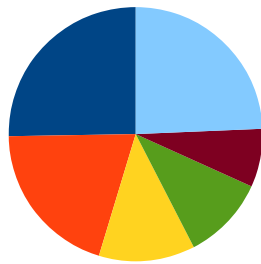

Saddles

■ Fi'zik ■ ISM
■ Selle Italia ■ Specialized
■ Cobb ■ Others