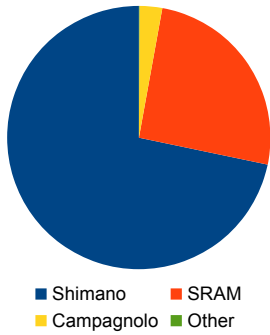

Components