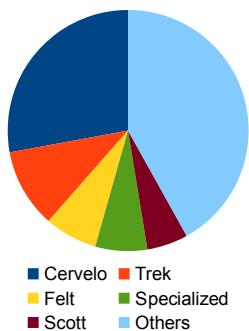

# Bike Count Ironman Hawaii 2011

Source: <http://lavamagazine.com/gear/2011-kona-bike-count-cervelo-wins-again/#axzz1Zf9XbVvK>

Bike count

Wheels

Saddles

Aero Bars

Components

## Top 5

Bikes	1748	Wheels	3181	Saddles	1831	Aero Bars	1788	Components	1854
Cervelo	488 27.9%	Zipp	1875 58.9%	Fi'z'ik	485 26.5%	Profile Design	562 31.4%	Shimano	1335 72.0%
Trek	185 10.6%	Hed	267 8.4%	ISM	328 17.9%	Vision	356 19.9%	SRAM	475 25.6%
Felt	124 7.1%	Mavic	146 4.6%	Selle Italia	241 13.2%	Bontrager	148 8.3%	Campagnolo	43 2.3%
Specialized	122 7.0%	Bontrager	128 4.0%	Specialized	192 10.5%	Zipp	132 7.4%	Other	1 0.1%
Scott	96 5.5%	Reynolds	108 3.4%	Cobb	136 7.4%	3T	114 6.4%		0.0%
Others	733 41.9%	Others	657 20.7%	Others	449 24.5%	Others	476 26.6%		0.0%