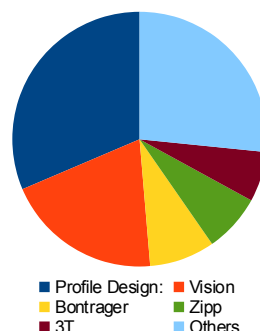

# Bike Count Ironman Hawaii 2011

Source: <http://lavamagazine.com/gear/2011-kona-bike-count-cervelo-wins-again/#axzz1Zf9XbVvK>

Bike count

Wheels

Saddles

Aero Bars

Components

## Top 5

Bikes	1748	Wheels	3181	Saddles	1831	Aero Bars	1788	Components	1854
Cervelo	488 27.9%	Zipp	1875 58.9%	Fi'z'ik	485 26.5%	Profile Design	562 31.4%	Shimano	1335 72.0%
Trek	185 10.6%	Hed	267 8.4%	ISM	328 17.9%	Vision	356 19.9%	SRAM	475 25.6%
Felt	124 7.1%	Mavic	146 4.6%	Selle Italia	241 13.2%	Bontrager	148 8.3%	Campagnolo	43 2.3%
Specialized	122 7.0%	Bontrager	128 4.0%	Specialized	192 10.5%	Zipp	132 7.4%	Other	1 0.1%
Scott	96 5.5%	Reynolds	108 3.4%	Cobb	136 7.4%	3T	114 6.4%		0.0%
Others	733 41.9%	Others	657 20.7%	Others	449 24.5%	Others	476 26.6%		0.0%