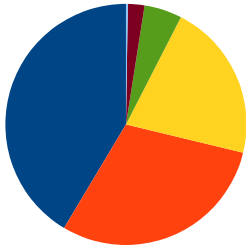

Pedals

■ LOOK ■ Shimano
■ Speedplay ■ TIME
■ Other ■ Others