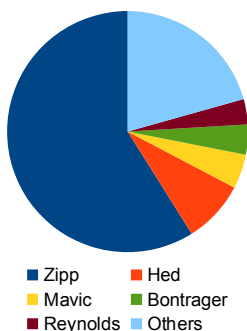

# Bike Count Ironman Hawaii 2011

Source: <http://lavamagazine.com/gear/2011-kona-bike-count-cervelo-wins-again/#axzz1Zf9XbVvK>

Bike count

Wheels

Saddles

Aero Bars

Components

## Top 5

Bikes	1748	Wheels	3181	Saddles	1831	Aero Bars	1788	Components	1854
Cervelo	488 27.9%	Zipp	1875 58.9%	Fi'z'ik	485 26.5%	Profile Design	562 31.4%	Shimano	1335 72.0%
Trek	185 10.6%	Hed	267 8.4%	ISM	328 17.9%	Vision	356 19.9%	SRAM	475 25.6%
Felt	124 7.1%	Mavic	146 4.6%	Selle Italia	241 13.2%	Bontrager	148 8.3%	Campagnolo	43 2.3%
Specialized	122 7.0%	Bontrager	128 4.0%	Specialized	192 10.5%	Zipp	132 7.4%	Other	1 0.1%
Scott	96 5.5%	Reynolds	108 3.4%	Cobb	136 7.4%	3T	114 6.4%		0.0%
Others	733 41.9%	Others	657 20.7%	Others	449 24.5%	Others	476 26.6%		0.0%