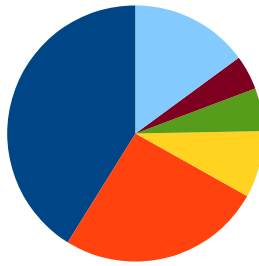

Hydration Systems

■ Profile ■ XLAB
■ Traditional Cages ■ Zip Tied Cages
■ Speedfil ■ Others