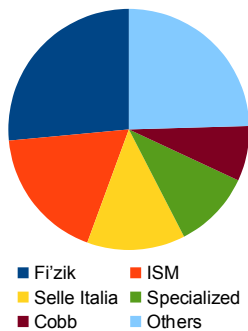

# Bike Count Ironman Hawaii 2011

Source: <http://lavamagazine.com/gear/2011-kona-bike-count-cervelo-wins-again/#axzz1Zf9XbVvK>

Bike count

Wheels

Saddles

Aero Bars

Components

## Top 5

Bikes	1748	Wheels	3181	Saddles	1831	Aero Bars	1788	Components	1854
Cervelo	488 27.9%	Zipp	1875 58.9%	Fi'z'ik	485 26.5%	Profile Design	562 31.4%	Shimano	1335 72.0%
Trek	185 10.6%	Hed	267 8.4%	ISM	328 17.9%	Vision	356 19.9%	SRAM	475 25.6%
Felt	124 7.1%	Mavic	146 4.6%	Selle Italia	241 13.2%	Bontrager	148 8.3%	Campagnolo	43 2.3%
Specialized	122 7.0%	Bontrager	128 4.0%	Specialized	192 10.5%	Zipp	132 7.4%	Other	1 0.1%
Scott	96 5.5%	Reynolds	108 3.4%	Cobb	136 7.4%	3T	114 6.4%		0.0%
Others	733 41.9%	Others	657 20.7%	Others	449 24.5%	Others	476 26.6%		0.0%