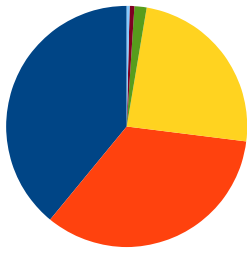

Power Meters

■ CycleOps ■ SRM
■ Quarq ■ Power2Max
■ Ergomo ■ Others