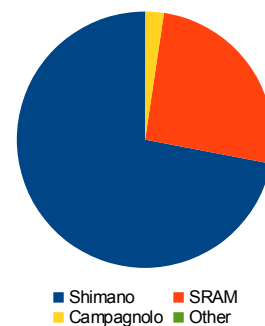

# Bike Count Ironman Hawaii 2011

Source: <http://lavamagazine.com/gear/2011-kona-bike-count-cervelo-wins-again/#axzz1Zf9XbVvK>

Bike count

Wheels

Saddles

Aero Bars

Components

## Top 5

Bikes	1748	Wheels	3181	Saddles	1831	Aero Bars	1788	Components	1854
Cervelo	488 27.9%	Zipp	1875 58.9%	Fi'z'ik	485 26.5%	Profile Design	562 31.4%	Shimano	1335 72.0%
Trek	185 10.6%	Hed	267 8.4%	ISM	328 17.9%	Vision	356 19.9%	SRAM	475 25.6%
Felt	124 7.1%	Mavic	146 4.6%	Selle Italia	241 13.2%	Bontrager	148 8.3%	Campagnolo	43 2.3%
Specialized	122 7.0%	Bontrager	128 4.0%	Specialized	192 10.5%	Zipp	132 7.4%	Other	1 0.1%
Scott	96 5.5%	Reynolds	108 3.4%	Cobb	136 7.4%	3T	114 6.4%		0.0%
Others	733 41.9%	Others	657 20.7%	Others	449 24.5%	Others	476 26.6%		0.0%